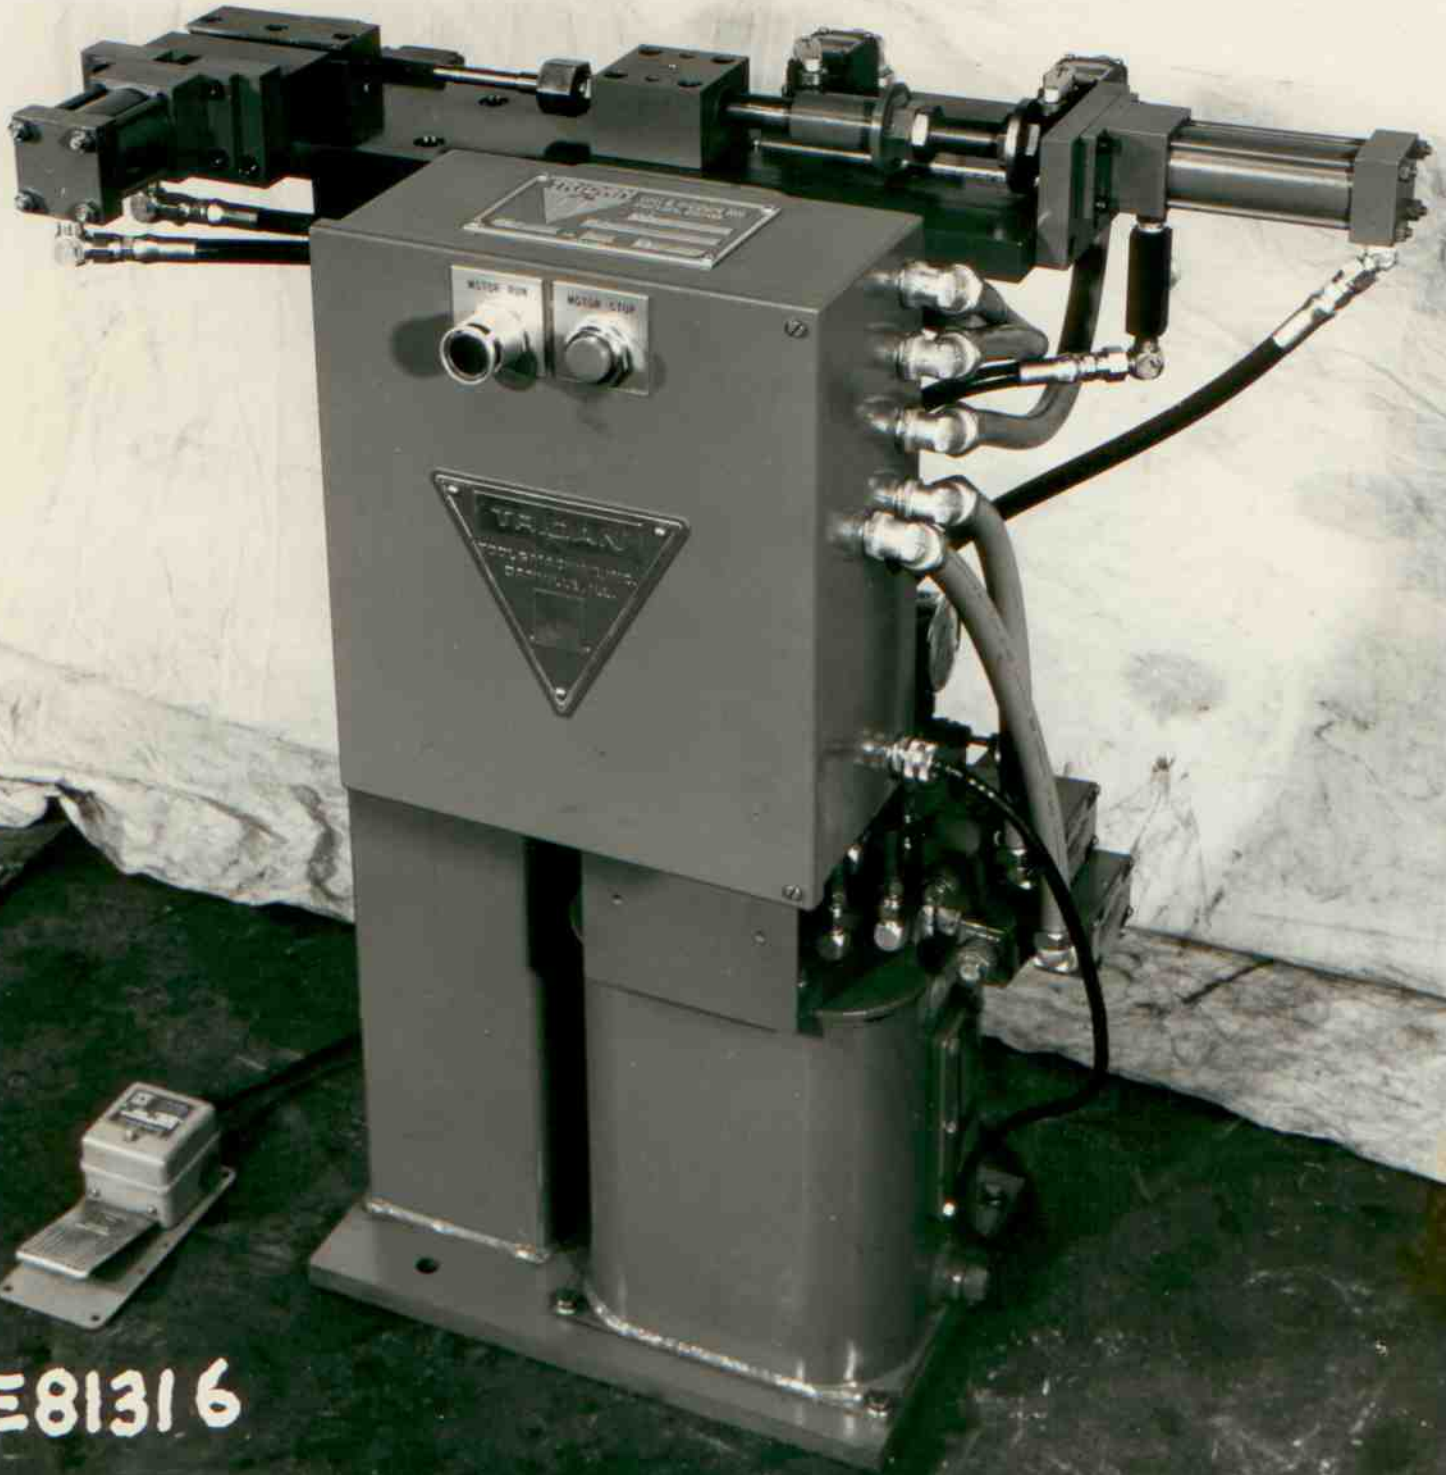

TRIDAN MODEL BTJ-1

SPECIAL TUBE END SIZER

For Double Belling and Other Deep Sizing  
of Heavy Wall Tubes.

E81316