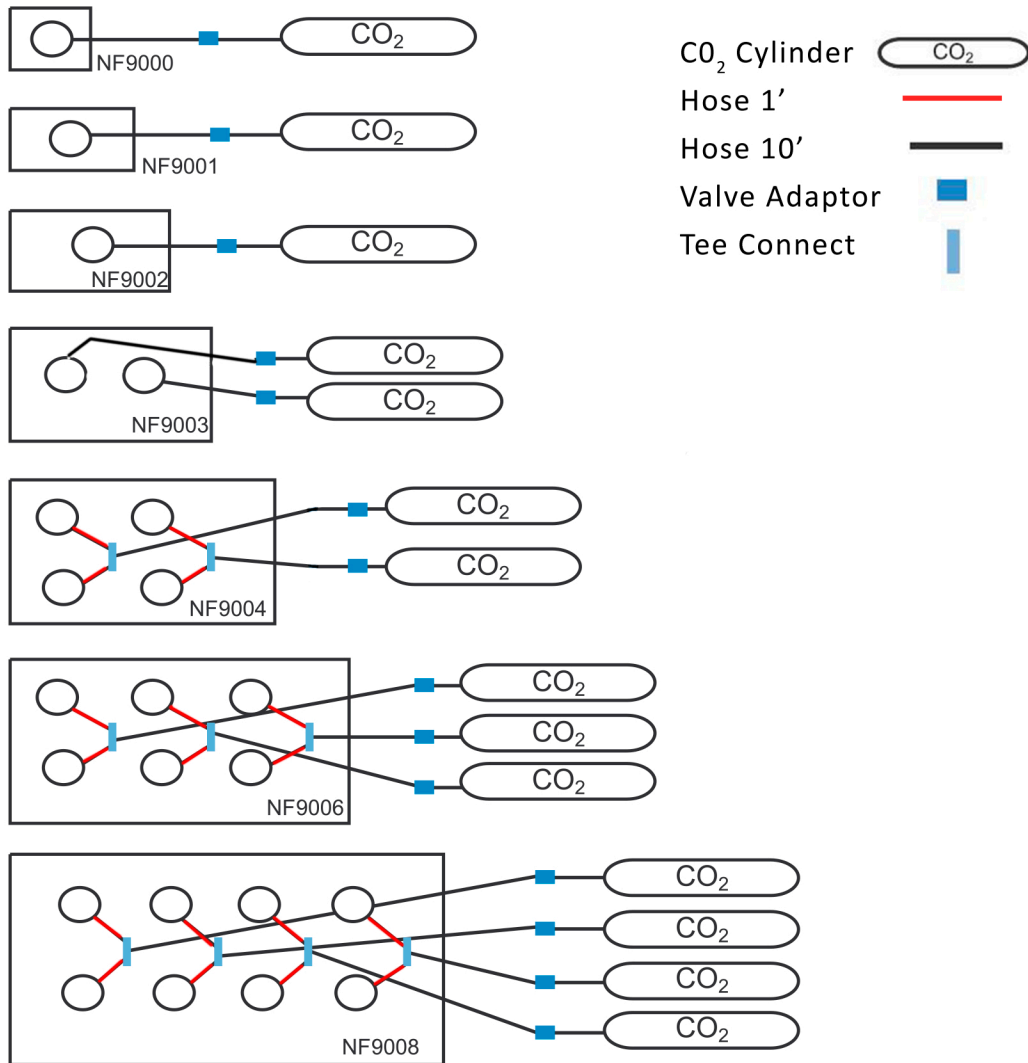

## Hose/Cylinder Connection Instructions for Nordic Freeze Kit

Product	Hose 1'	Hose 10'	Valve Adapt.	CO2 Cyl.	Tee
NF9000	0	1	1	1	N/A
NF9001	0	1	1	1	N/A
NF9002	0	1	1	1	N/A
NF9003	0	2	2	2	N/A
NF9004	4	2	2	2	2
NF9006	6	3	3	3	3
Nf9008	8	4	4	4	4